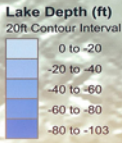

# LAKE MURRAY NAVIGATION & SAFETY MAP

**IN AN EMERGENCY**  
 DIAL \*55 FROM YOUR CELLPHONE  
 OR 911 FROM YOUR LAND LINE  
 USE YOUR MARINE RADIO, OR  
 CALL OKLAHOMA HIGHWAY PATROL  
 AT 580-223-8800

**NON EMERGENCY**  
 USE YOUR MARINE RADIO, OR CALL  
 ONE OF THE BELOW NUMBERS:  
 LAKE MURRAY MARINA STORE: 580-223-9339  
 LAKE MURRAY WATERSPORTS: 580-223-7185  
 LARRY BROWN (LMWS): 580-465-5281  
 DANIELLE BROWN (LMWS): 580-465-7937