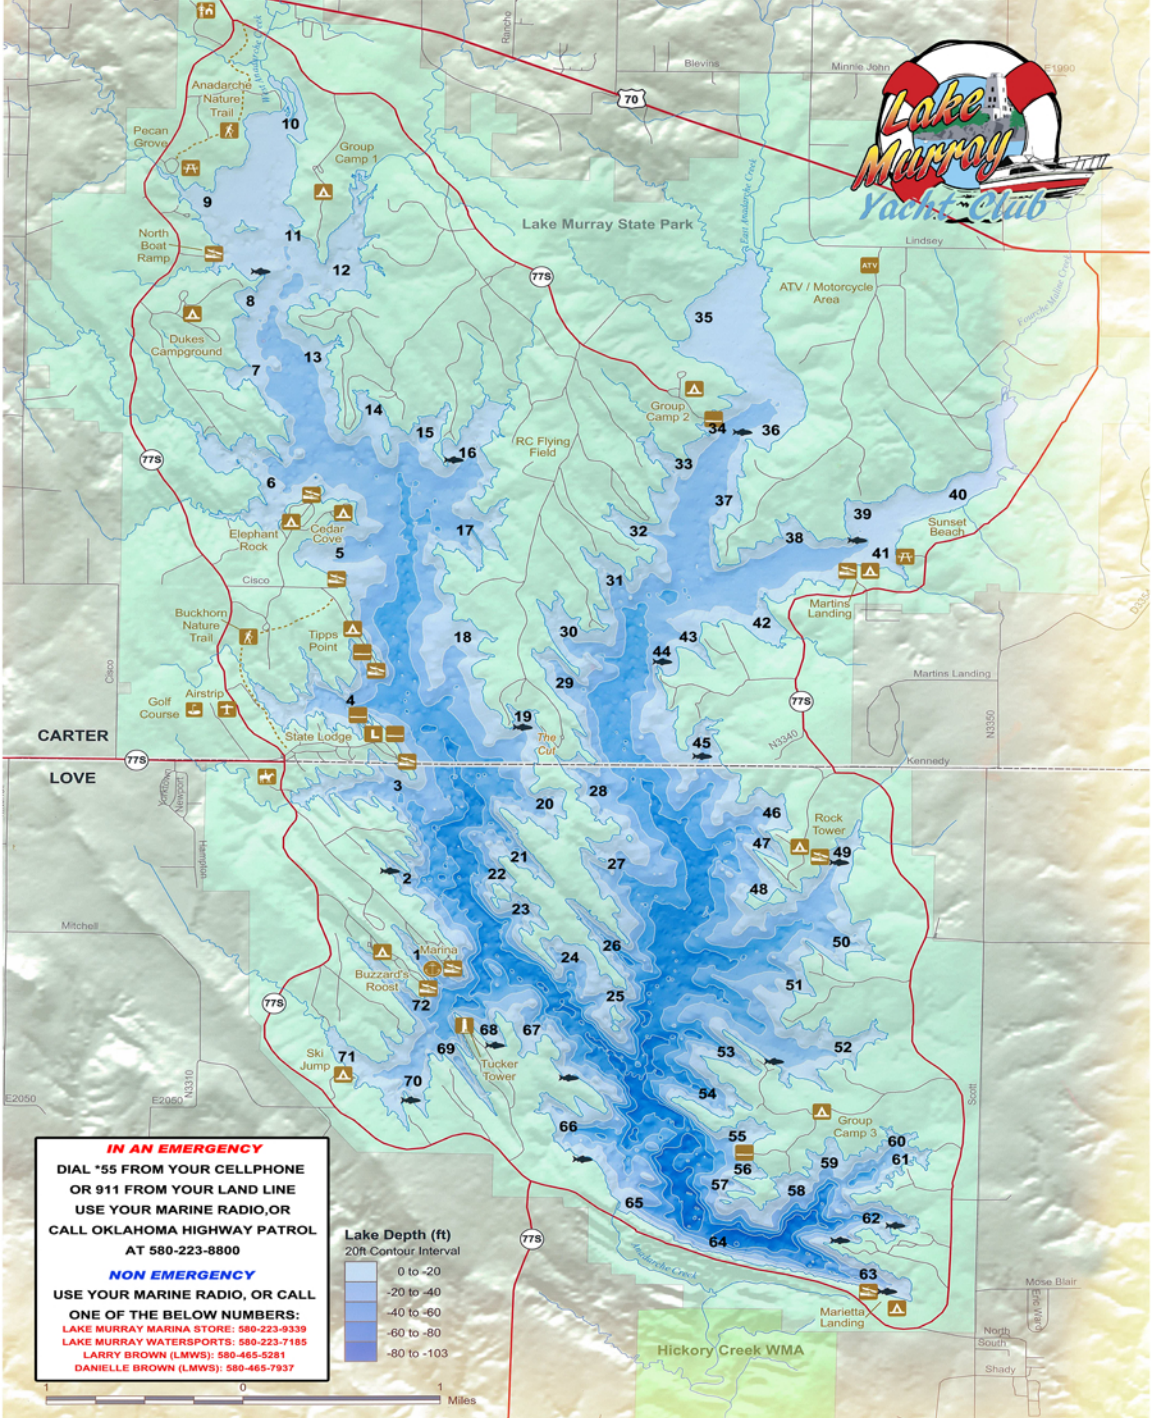

# LAKE MURRAY NAVIGATION & SAFETY MAP

**IN AN EMERGENCY**  
 DIAL \*55 FROM YOUR CELLPHONE  
 OR 911 FROM YOUR LAND LINE  
 USE YOUR MARINE RADIO, OR  
 CALL OKLAHOMA HIGHWAY PATROL  
 AT 580-223-8800

**NON EMERGENCY**  
 USE YOUR MARINE RADIO, OR CALL  
 ONE OF THE BELOW NUMBERS:  
 LAKE MURRAY MARINA STORE: 580-223-9339  
 LAKE MURRAY WATERSPORTS: 580-223-7185  
 LARRY BROWN (LMWS): 580-465-5281  
 DANIELLE BROWN (LMWS): 580-465-7937